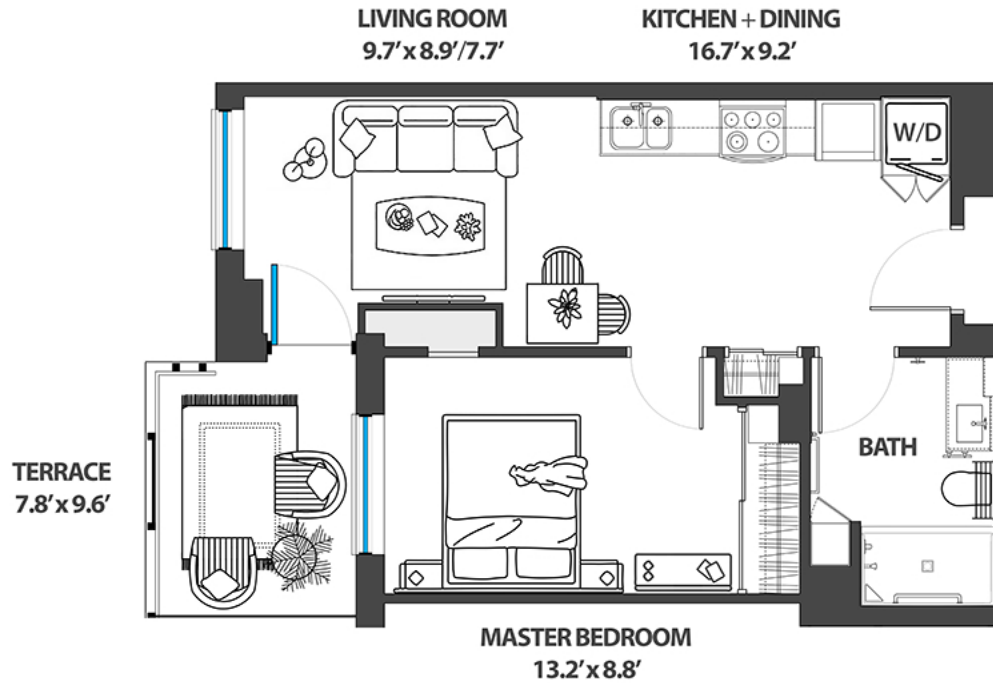

The Bristol
SENIORS APARTMENTS

Dimensions: (↔) x (↑)

All areas and stated room dimensions are approximate. Floor area measured in accordance with Tarion Warranty Corporation bulletin #22. Actual living area will vary from the stated floor area. E. & O.E.

E2

495 sf
[interior space]

75 sf
[exterior space]

1
[inventory]

807
[nomenclature]

1 Bedroom / 1 Bath

Floor 8