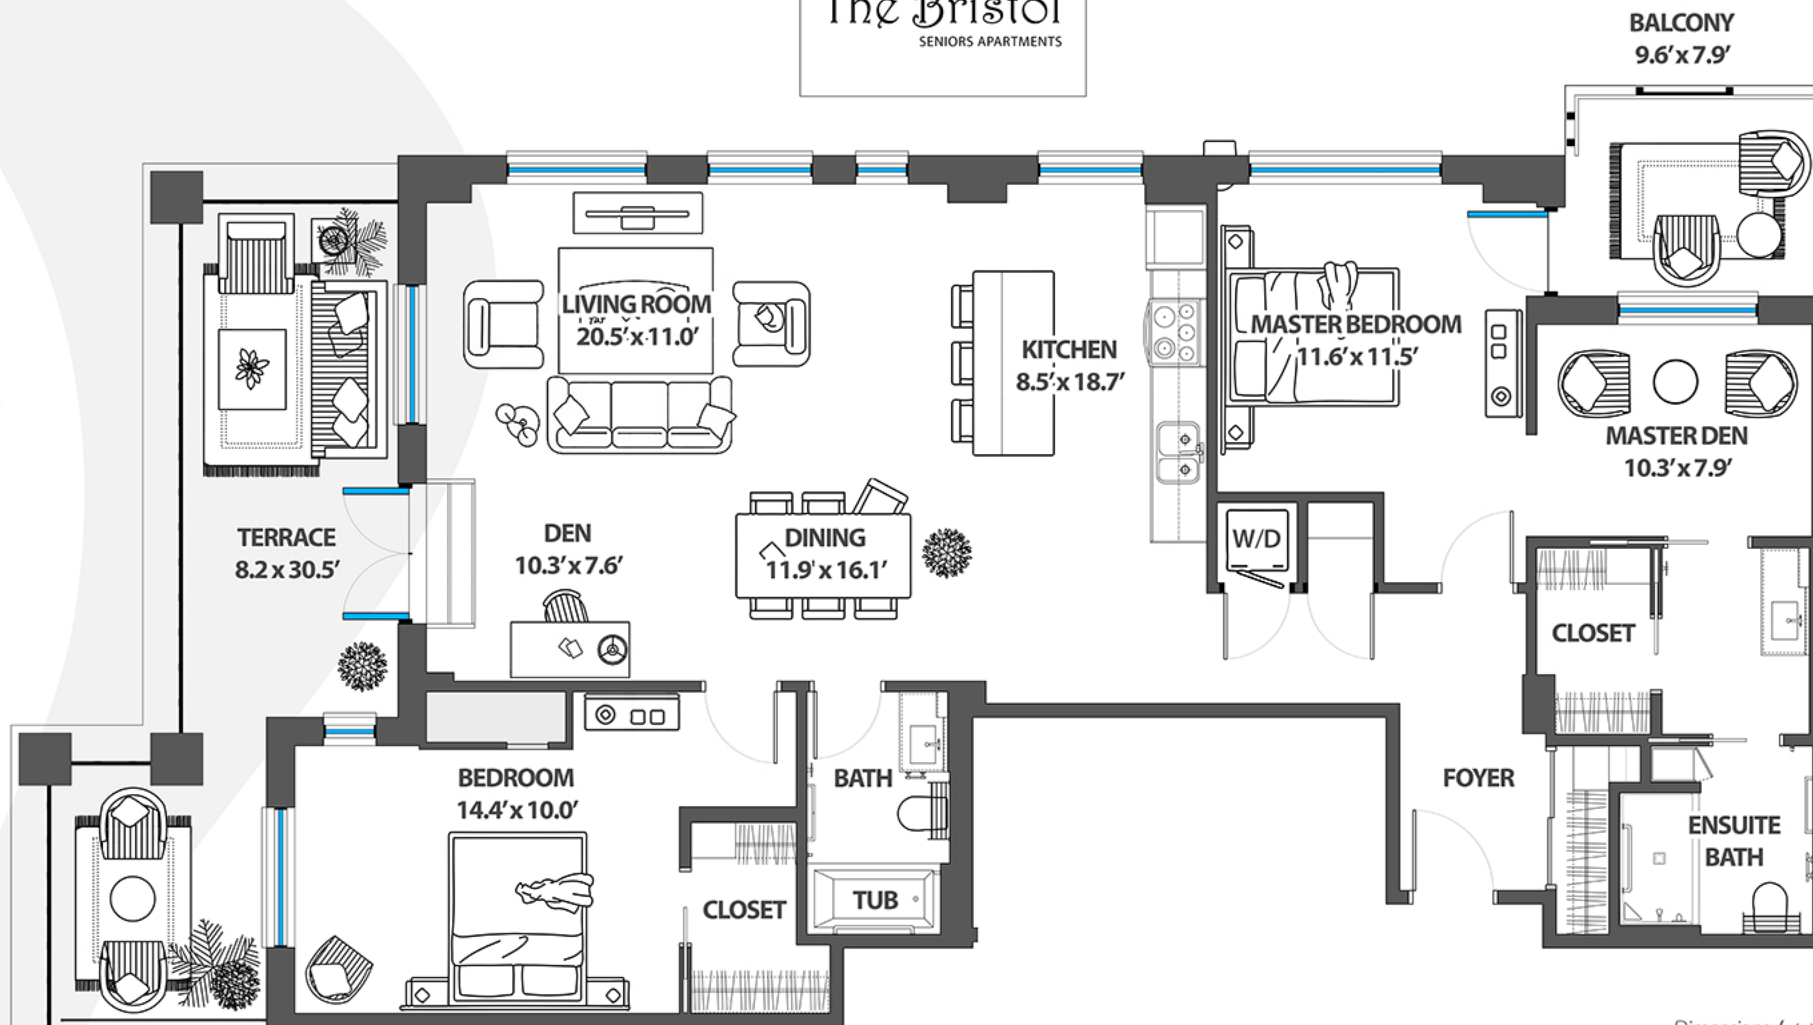

The Bristol
SENIORS APARTMENTS

Dimensions: (↔) x (↑)

All areas and stated room dimensions are approximate. Floor area measured in accordance with Tarion Warranty Corporation bulletin #22. Actual living area will vary from the stated floor area. E.&O.E.

K2

1400 sf
[interior space]

1
[inventory]

2 Bedroom + 2 Den
/ 2 Bath

315 sf
[exterior space]

809
[nomenclature]